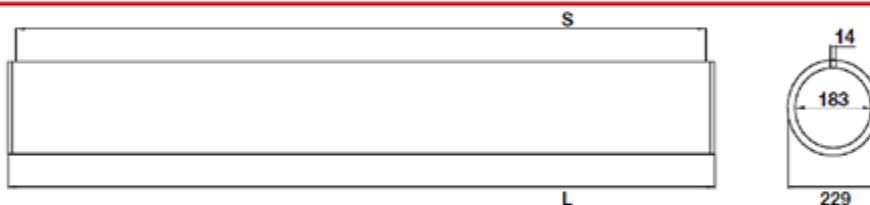

## LASER-ENGRAVED SILICONE CYLINDER FOR ENGOBE APPLICATION

**Seedex**  
Printing Products, Technology and Services from Italy

- Laser performed engraving enables to decide quantity of engobe to be applied, thanks to the different depths available, and to customize designs with the possibility to insert writings and company logos.
- The combination among different silicone compositions and various typologies of polyurethane mats allows to engobe each kind of slab, even when the surface is not perfectly flat.

Seedex srl  
Via Falzarego, 9/9A - 41049 Sassuolo (Mo) Italy - Tel. +39 0536 905606 Fax +39 0536 815690  
[www.seedex.it](http://www.seedex.it) [mail@seedex.it](mailto:mail@seedex.it)

| SIZE       | L       | S       | DEVELOPMENT | DIAMETER |
|------------|---------|---------|-------------|----------|
| 720        | 723 mm  | 640 mm  | 720 mm      | 229 mm   |
| 720LL      | 823 mm  | 740 mm  | 720 mm      | 229 mm   |
| 720 XL     | 1023 mm | 940 mm  | 720 mm      | 229 mm   |
| 720 2XL    | 1323 mm | 1240 mm | 720 mm      | 229 mm   |
| 720 3XL    | 1600 mm | 1517 mm | 720 mm      | 229 mm   |
| 720 L=1720 | 1720 mm | 1637 mm | 720 mm      | 229 mm   |

| SIZE        | L       | S       | DEVELOPMENT | DIAMETER |
|-------------|---------|---------|-------------|----------|
| 1440        | 723 mm  | 640 mm  | 1440 mm     | 458 mm   |
| 1440 LL     | 823 mm  | 740 mm  | 1440 mm     | 458 mm   |
| 1440 XL     | 1023 mm | 940 mm  | 1440 mm     | 458 mm   |
| 1440=1123   | 1123 mm | 1040 mm | 1440 mm     | 458 mm   |
| 1440 2XL    | 1325 mm | 1240 mm | 1440 mm     | 458 mm   |
| 1440=1460   | 1460 mm | 1370 mm | 1440 mm     | 458 mm   |
| 1440 3XL    | 1600 mm | 1577 mm | 1440 mm     | 458 mm   |
| 1440 L=1800 | 1800 mm | 1716 mm | 1440 mm     | 458 mm   |
| 1440 L=2000 | 2000 mm | 1916 mm | 1440 mm     | 458 mm   |