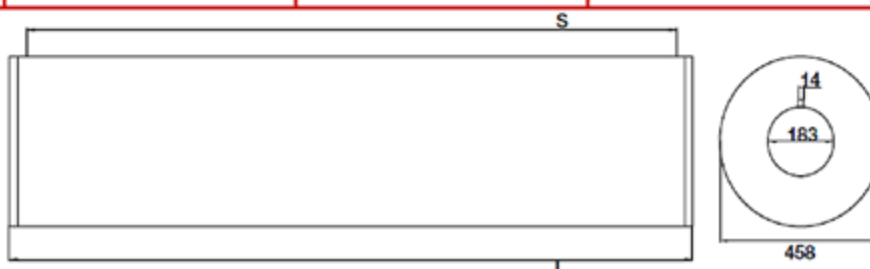

## LASER-ENGRAVED SILICONE CYLINDER FOR ENGOBE APPLICATION

**Seedex**  
Printing Products, Technology and Services from Italy

- Laser performed engraving enables to decide quantity of engobe to be applied, thanks to the different depths available, and to customize designs with the possibility to insert writings and company logos.
- The combination among different silicone compositions and various typologies of polyurethane mats allows to engobe each kind of slab, even when the surface is not perfectly flat.

Seedex srl  
Via Falzarego, 9/9A - 41049 Sassuolo (Mo) Italy - Tel. +39 0536 905606 Fax +39 0536 815690  
[www.seedex.it](http://www.seedex.it) [mail@seedex.it](mailto:mail@seedex.it)

| SIZE       | L       | S       | DEVELOPMENT | DIAMETER |
|------------|---------|---------|-------------|----------|
| 720        | 723 mm  | 640 mm  | 720 mm      | 229 mm   |
| 720LL      | 823 mm  | 740 mm  | 720 mm      | 229 mm   |
| 720 XL     | 1023 mm | 940 mm  | 720 mm      | 229 mm   |
| 720 2XL    | 1323 mm | 1240 mm | 720 mm      | 229 mm   |
| 720 3XL    | 1600 mm | 1517 mm | 720 mm      | 229 mm   |
| 720 L=1720 | 1720 mm | 1637 mm | 720 mm      | 229 mm   |

| SIZE        | L       | S       | DEVELOPMENT | DIAMETER |
|-------------|---------|---------|-------------|----------|
| 1440        | 723 mm  | 640 mm  | 1440 mm     | 458 mm   |
| 1440 LL     | 823 mm  | 740 mm  | 1440 mm     | 458 mm   |
| 1440 XL     | 1023 mm | 940 mm  | 1440 mm     | 458 mm   |
| 1440=1123   | 1123 mm | 1040 mm | 1440 mm     | 458 mm   |
| 1440 2XL    | 1325 mm | 1240 mm | 1440 mm     | 458 mm   |
| 1440=1460   | 1460 mm | 1370 mm | 1440 mm     | 458 mm   |
| 1440 3XL    | 1600 mm | 1577 mm | 1440 mm     | 458 mm   |
| 1440 L=1800 | 1800 mm | 1716 mm | 1440 mm     | 458 mm   |
| 1440 L=2000 | 2000 mm | 1916 mm | 1440 mm     | 458 mm   |